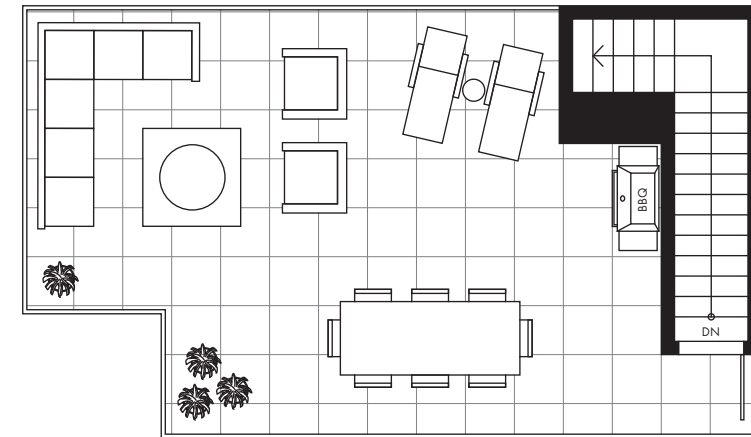

C4U

2 BEDROOM
2 BATHROOM
938 SF INTERIOR
403 SF ROOF DECK

MAIN LEVEL

ROOF DECK LEVEL

MARCH 9, 2020

LEVEL 1 EAST BUILDING

LEVEL 2 EAST BUILDING

LEVEL 3-5 EAST BUILDING

LEVEL 6 EAST BUILDING

The material provided herein is for general information purposes only and is not intended to depict as-built construction designs. The developer reserves the right in its sole discretion to make modifications or changes to the building design, floor plans, specifications, finishes, features, prices, materials, equipment (including appliances) and dimensions. Dimensions are approximate and have been calculated from preliminary survey measurements. Actual final dimensions of construction may vary from those set out herein. As reverse, flipped and/or mirrored plans occur throughout the development please see architectural plans if this is material to your decision to purchase. Please see disclosure statement for specific offering details. E&O.E.